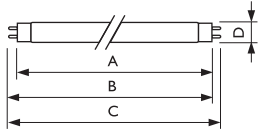

TL-D Standard Colours

Low-wattage standard colour tubes with shorter length and moderate colour rendering.

| Product ID | A max. | B max. | C max. | D max. |
|------------|--------|--------|--------|--------|
| 10W | 331.5 | 338.6 | 345.7 | 28 |
| 15W | 437.4 | 444.5 | 451.6 | 28 |

Dimensions in mm

TL-D STANDARD COLOURS

| Shortcode | Wattage (W) | Cap Base | Luminous Flux Lamp (lm) | Average Lifetime (hrs) | Colour Rendering Index (Ra) | Min Order Quantity | Carton Quantity |
|-----------|-------------|----------|-------------------------|------------------------|-----------------------------|--------------------|-----------------|
| TLD10W33 | 10 | G13 | 520 | 10000 | 60 | 25 | 25 |
| TLD15W33 | 15 | G13 | 960 | 10000 | 63 | 9 | 9 |